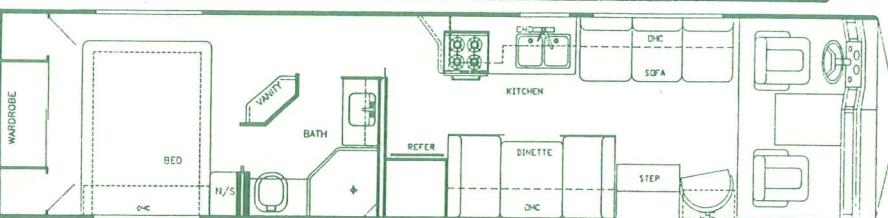

Sun Clipper *by* Gulf Stream Coach Inc.

Floorplans

Model 8272 SC

Model 8275 SC

Model 8303 SC

Model 8322 SC

Model 8344 SC

Sun Clipper

Standard Specifications

Interior and Decor

- Self-Edged & Radius-Cornered Countertops
- Custom, Padded Dash W/Illuminated Gauges
- Deluxe Furniture
- Carpet W/Pad
- Deluxe Color-Coordinated Mini-Blinds
- Fabric-Covered Lambrequin Window Treatment
- Generous Overhead Storage