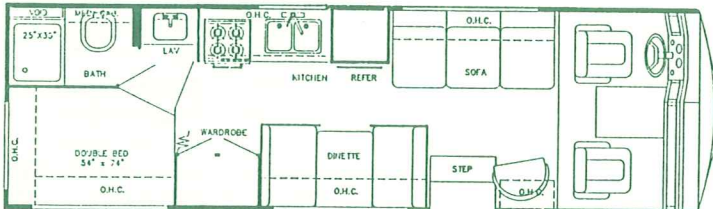

Sun Clipper *by* Gulf Stream Coach Inc.

Floorplans

Model 8272 SC

Model 8275 SC

Model 8303 SC

Model 8322 SC

Model 8344 SC

Sun Clipper

Chassis

- 460 CID — Ford
- 454 CID — GM
- 3-Speed Automatic Transmission
- Electronic Ignition
- Tilt Steering Wheel
- Power Steering & Brakes
- High-Capacity Automotive Heater
- Gasoline Tank: (Approx.)
 - 40 Gal. — Ford
 - 60 Gal. — GM
- Exterior Length: (Approx.)
 - 27' — Model 8272
 - 27' — Model 8275
 - 30' — Model 8303
 - 32' — Model 8322
 - 34' — Model 8344
- Interior Height — 6'11" (Approx.)
- Coach Body Height — 9'11" (Approx.)
- Exterior Width — 8'0" (Approx.)