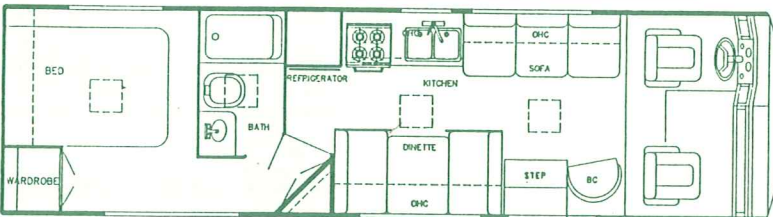

Sun Clipper *by* Gulf Stream Coach Inc.

Floorplans

Model 8272 SC

Model 8275 SC

Model 8303 SC

Model 8322 SC

Model 8344 SC

Sun Clipper

Standard Specifications

Interior and Decor

- Self-Edged & Radius-Cornered Countertops
- Custom, Padded Dash W/Illuminated Gauges
- Deluxe Furniture
- Carpet W/Pad
- Deluxe Color-Coordinated Mini-Blinds
- Fabric-Covered Lambrequin Window Treatment
- Generous Overhead Storage