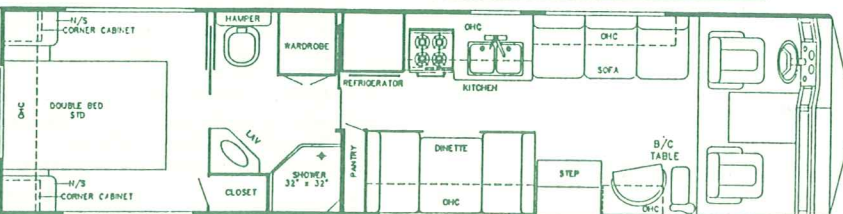

Sun Clipper *by* Gulf Stream Coach Inc.

Floorplans

Model 8272 SC

Model 8275 SC

Model 8303 SC

Model 8322 SC

Model 8344 SC

Sun Clipper

Standard Specifications

Interior and Decor

- Self-Edged & Radius-Cornered Countertops
- Custom, Padded Dash W/Illuminated Gauges
- Deluxe Furniture
- Carpet W/Pad
- Deluxe Color-Coordinated Mini-Blinds
- Fabric-Covered Lambrequin Window Treatment
- Generous Overhead Storage